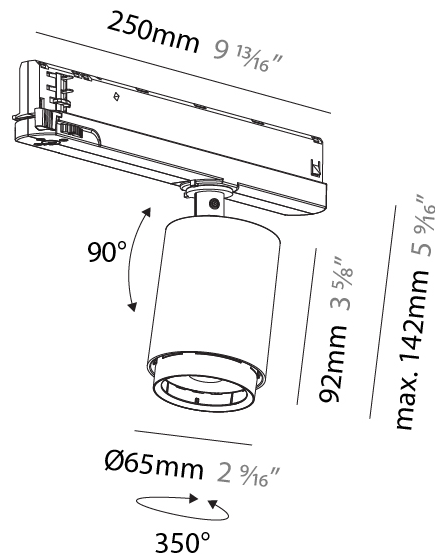

GENERAL

Series: Centriq
Subseries: Centriq In Flex
Brand: Prolicht
Division: Architectural
Mounting Type: Track
Subcategory: Spots

PHYSICAL

Shape: Cylinder
Diameter (mm): 65
Diameter (in): 2 9/16
Length (mm): 250
Length (in): 9 13/16
Height (mm): 142
Height (in): 5 9/16
Light Distribution: Adjustable / Direct
Weight (kg): 0.62
Fixture Finish: SSR / BKV / CWI / CRY / HAB / UFT / ITA / RUA / FTG / MYG / LOD / PUS / FRO / FUP / KIA / POP / BLS / SPG / MEY / GOH / GUM / CHC / COM / ABZ / JAG / OBR / MOS / ROR
Holder Finish: WHI / BLK
Accent Finish: SSR / BKV / CWI / CRY / HAB / LAG / UFT / ITA / RUA / RUR / MIC / FTG / MYG / TWT / LOD / PUS / FRO / FUP / KIA / POP / BLS / SPG / MEY / GOH / GUM / CHC / COM / ABZ / JAG
Fixture Material: Aluminum

ELECTRICAL

Lamp Type: LED (Zhaga Standard)
Input Wattage (W): 20
Total Output Wattage (W): 18.1
Dimming: Non-Dimmable / 0-10V Dimming
Driver Included: Yes
Driver Location: Integrated
Driver Type: Constant Current - 120Vac
Driver Class: Class 2
Input Voltage (V): 120

LED

Number of LEDs: 1
Color Temperature (°K): 2700 / 3000 / 3500 / 4000
Max. Delivered Lumen (lm): 1207 / 1300 / 1376 / 1380
Nominal Lumen (lm): 1672 / 1800 / 1905 / 1910
CRI: >90 CRI
Lamp Life (hrs): 50000

OPTICAL

Reflector°: Adjustable 14 - 44
Adjustability: Rotational 360°; Tilt 90° (±45°)

RATINGS AND CERTIFICATIONS

Certified By: Certified for North American Standards
IP rating: IP20